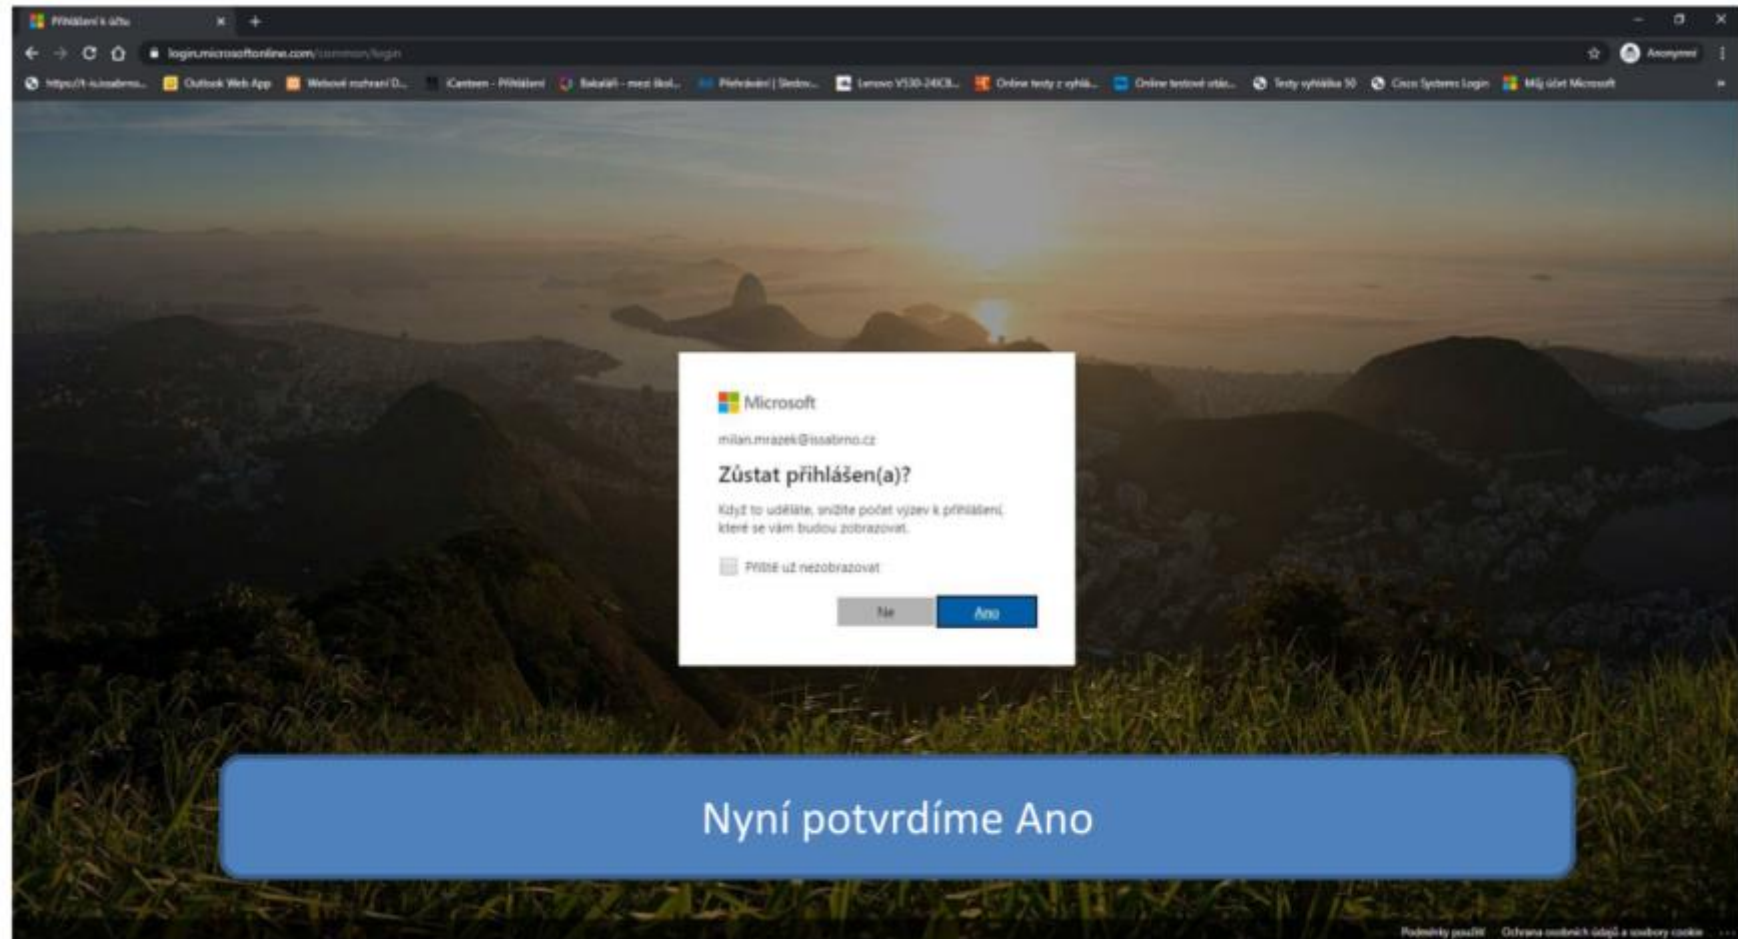

Už vás to unavuje? Připněte svůj osobní účet Microsoft.

Zpět

Zde klikneme na položku Pracovní nebo školní účet

Podrobný popis | Ochrana osobních údajů a soubory cookie

MS Office 365 pro studenty ISŠA

Heslo je shodné s přístupem na Bakaláře

MS Office 365 pro studenty ISŠA

MS Office 365 pro studenty ISŠA

The screenshot shows the Microsoft Office 365 web portal. At the top, there is a navigation bar with the "Office 365" logo and a search bar. Below the navigation bar, the main content area is titled "Dobré odpoledne" (Good afternoon). A prominent button labeled "Nainstalujte si Office" (Install Office) is located in the top right corner of the main content area. Below this, there is a row of application icons: Vytvářet novou (Create new), Outlook, OneDrive, Word, Excel, PowerPoint, OneNote, SharePoint, Teams, Class Notebook, and Sway. A second row of icons includes Forms, Správce (Manager), and Všechny aplikace (All apps). Below the application icons, there is a section titled "Poslední" (Recent) with sub-sections for "Připnuté" (Pinned), "Sdílené se mnou" (Shared with me), and "Nenechte si ujít" (Don't miss). The "Připnuté" section shows a document icon labeled "Dokument" with the path "OneDrive pro firmy > ... > Documents". The "Sdílené se mnou" section shows a folder icon labeled "Documents" with the path "OneDrive pro firmy > personal > mlba_mrozk_..." and a timestamp "před 2 h". At the bottom left, there is a link "Přejít na OneDrive" (Go to OneDrive). At the bottom right, there is a "Více názor" (More views) button.