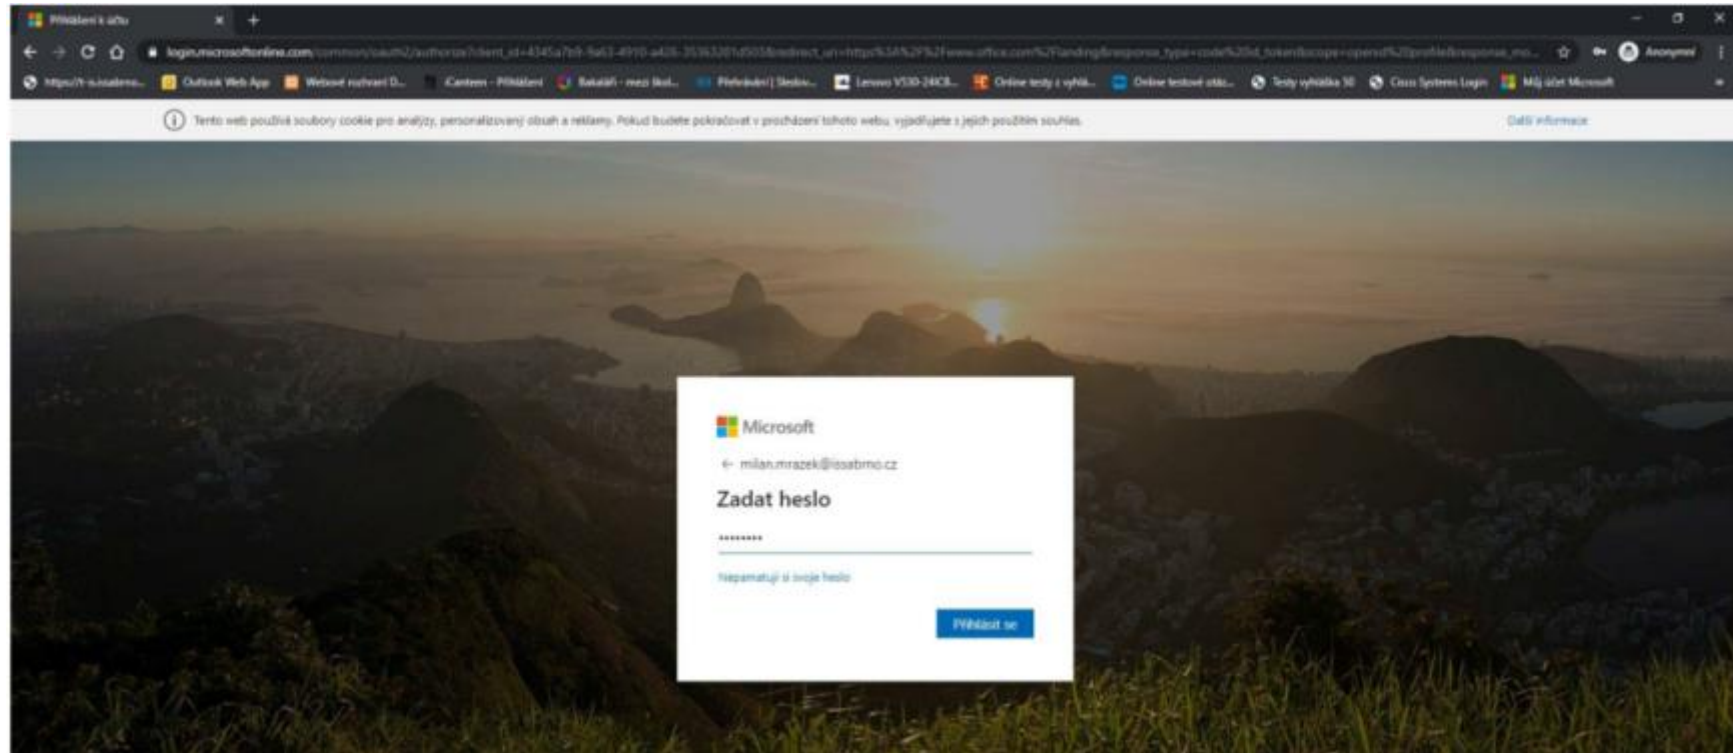

MS Office 365 pro studenty ISŠA

Heslo je shodné s přístupem na Bakaláře