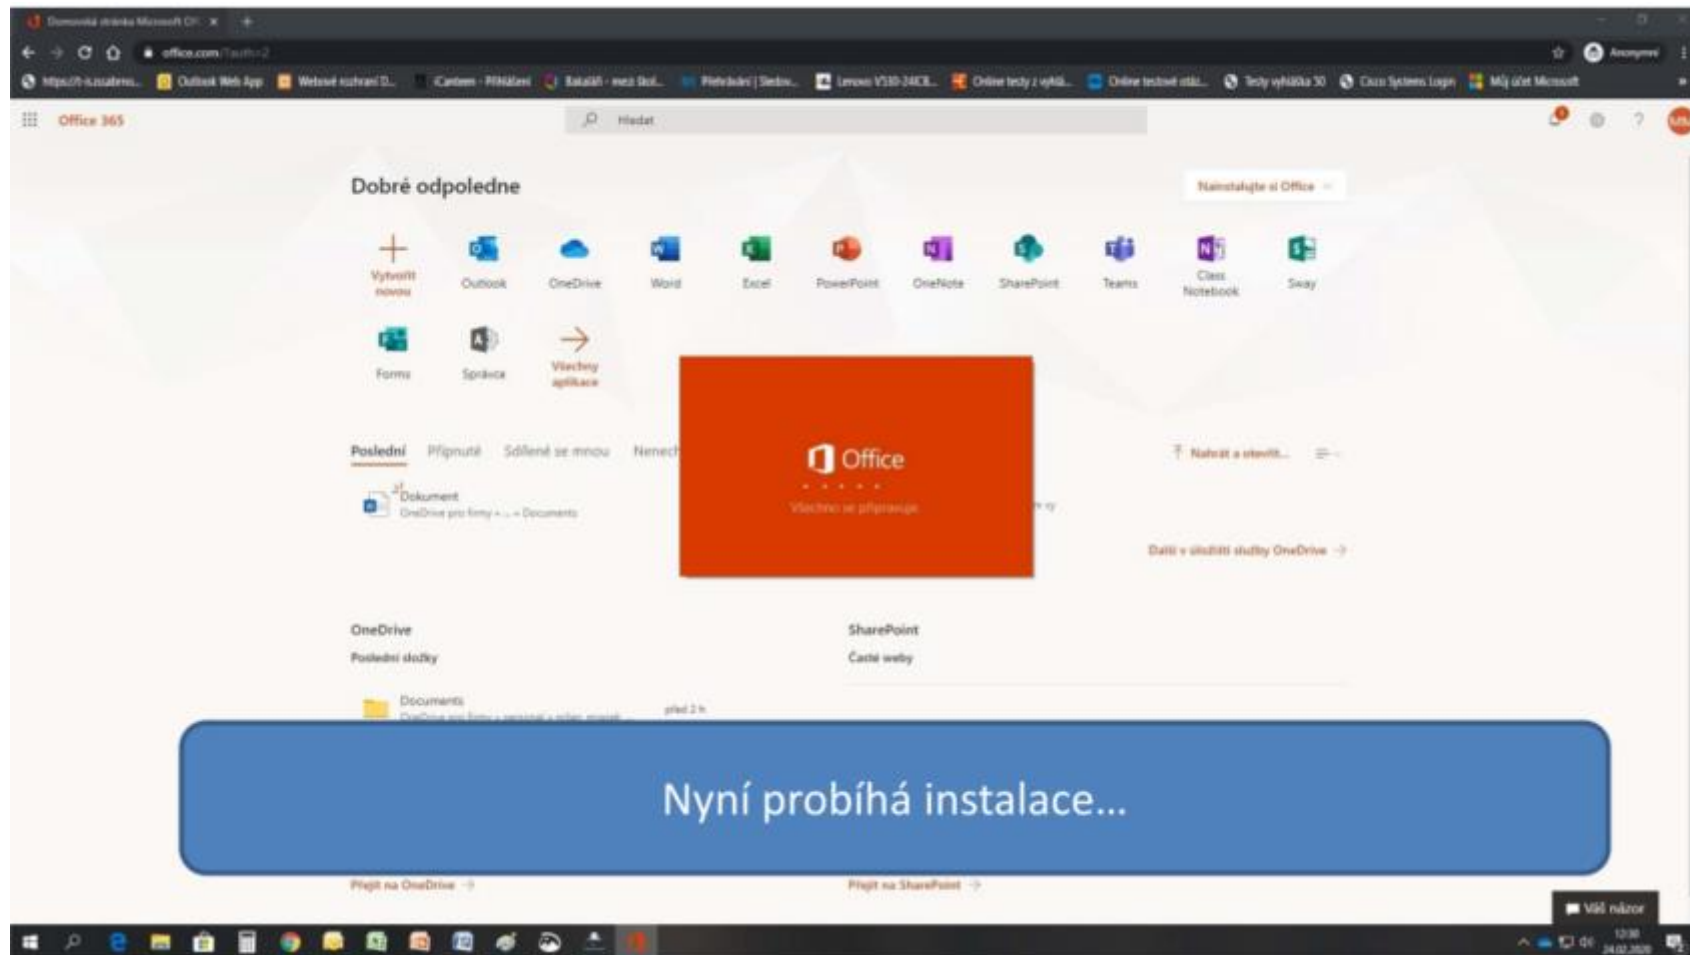

MS Office 365 pro studenty ISŠA