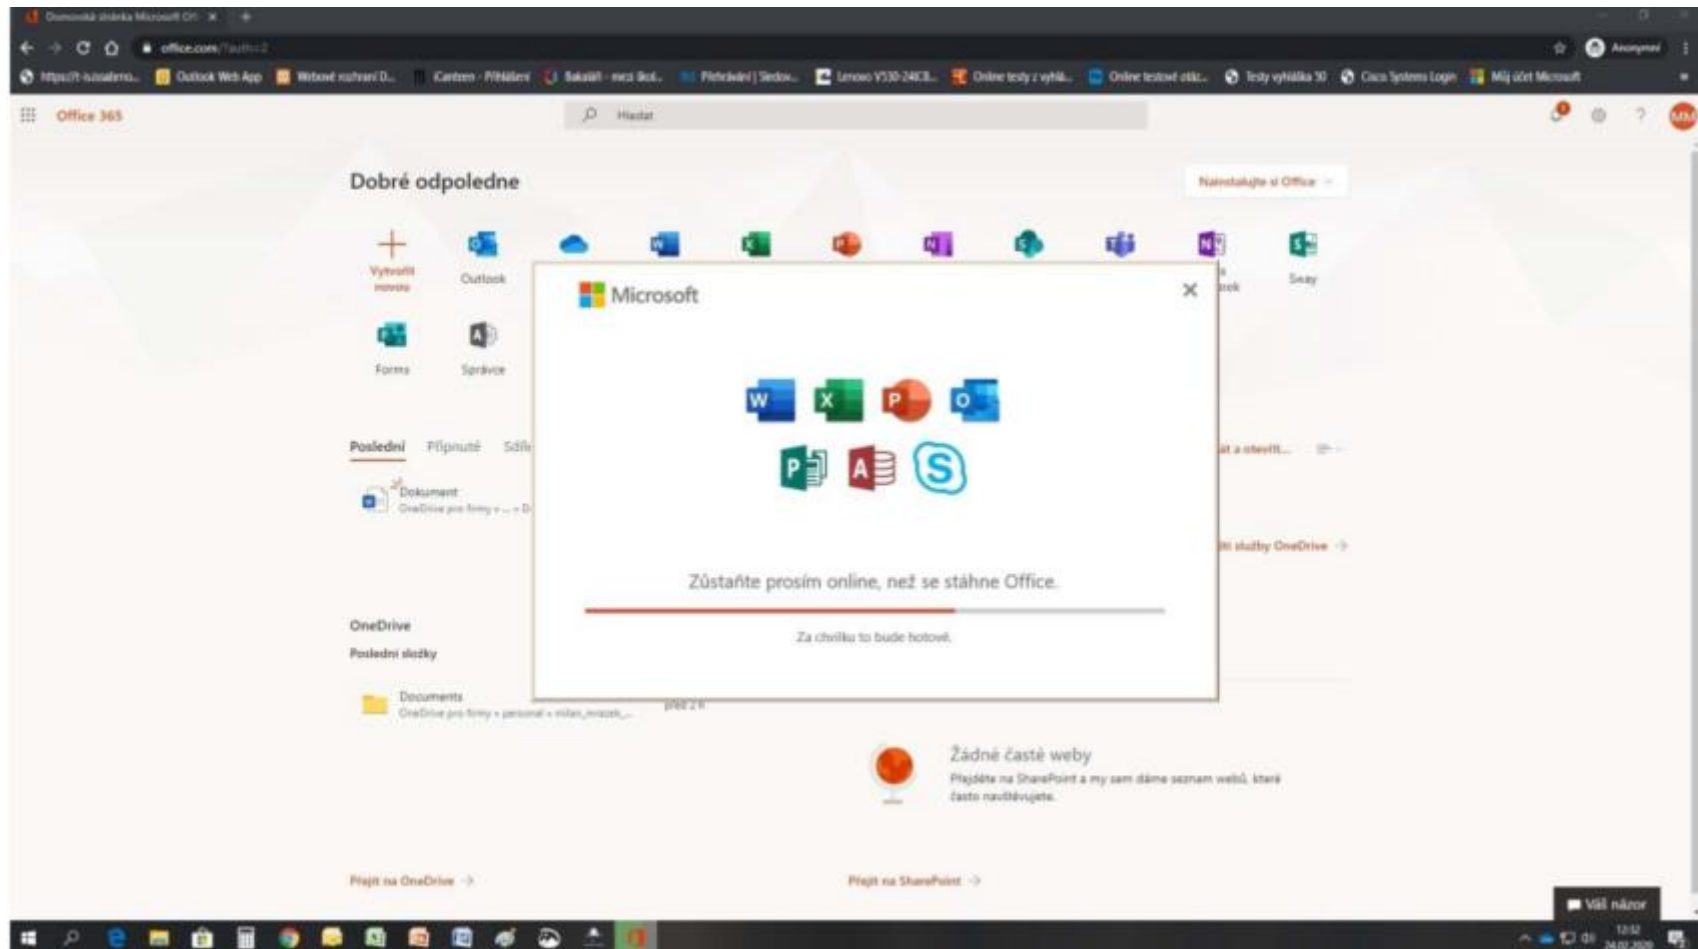

MS Office 365 pro studenty ISŠA